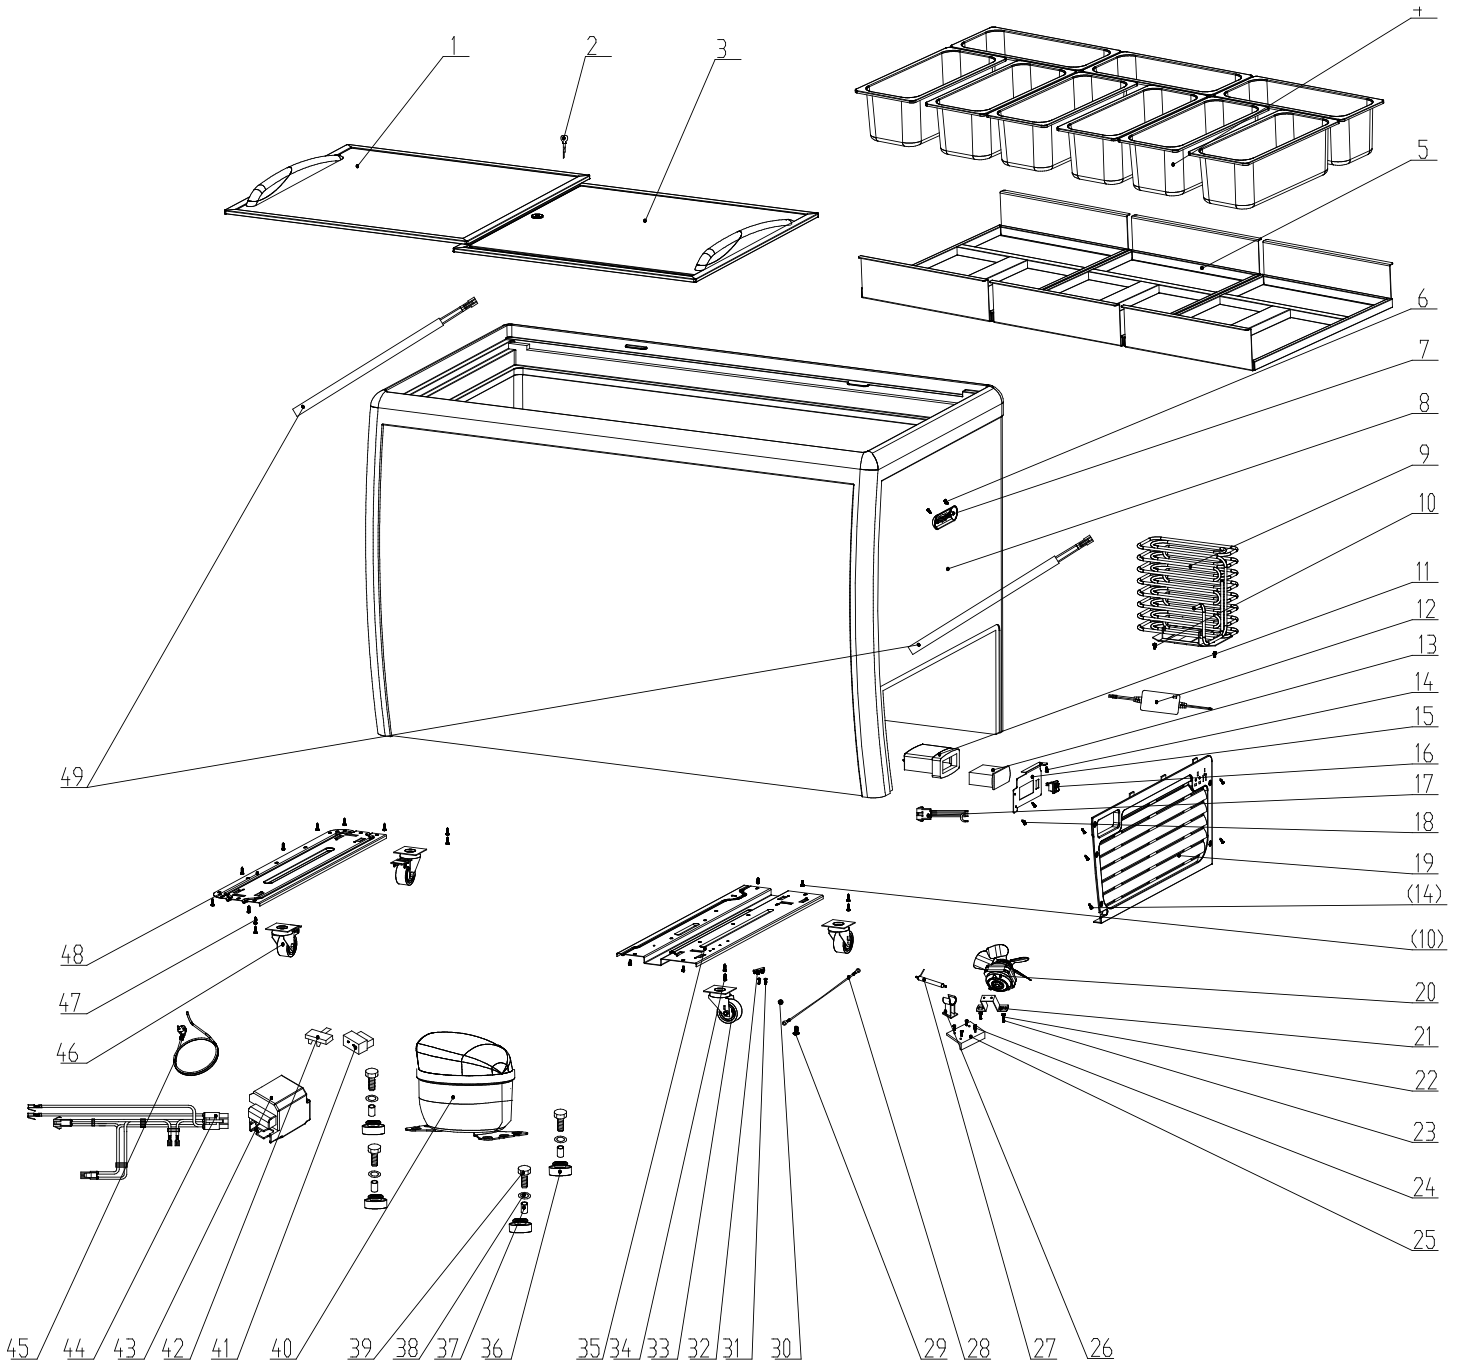

Parts Breakdown

Model FR-CN-0009 47743

Parts Breakdown

Model FR-CN-0009 47743

Item No.	Description	Position	Item No.	Description	Position	Item No.	Description	Position
AN946	Upper Glass Door Assembly for 47743	1	AN918	Temperature-Controlled Wiring for 47743	17	AN932	Compressor Baseboard for 47743	35
AN903	Key and Lock for 47743	2	AN919	JIS 4x16 Self Tapping Screw for 47743	18	AN951	Rubber Washer for 47743	36
AN947	Lower Glass Door Assembly for 47743	3	AN920	Compressor Cover for 47743	19	AN952	Sleeving for 47743	37
AK372	Stainless Steel Pan 5L for 47743	4	AN921	Fan Motor for 47743	20	AN953	Washer for 47743	38
AN948	Stainless Steel Bracket Assembly for 47743	5	AN922	Fan Bracket for 47743	21	AN954	Screw 6x30 for 47743	39
AN907	Self Tapping Screw 3.9x16 for 47743	6	AN923	M6x14 Tapping Screw for 47743	22	AN955	Compressor for 47743	40
AN908	Temperature Display Probe Cover for 47743	7	AN924	M6 Nut for 47743	23	AN956	Compressor Starter for 47743	41
AN949	Cabinet for 47743	8	AN925	ST 4.2x13 Self Tapping Screw for 47743	24	AN957	Compressor Protector for 47743	42
AN950	Condenser for 47743	9	AN926	Filter Bracket Connecting Plate for 47743	25	AN958	Compressor Housing for 47743	43
AN911	M5x16 Tapping Screw with Washer for 47743	10	AN620	Filter Support for 47743	26	AN941	Interior Wire for 47743	44
AN912	Water Proof Box for 47743	11	AN927	Filter for 47743	27	AN942	Power Cord for 47743	45
AN913	LED Light Transformer for 47743	12	AN928	M4x8 Tapping Screw and Serrated Lock Washers for 47743	29, 30	AN943	Castor with Brakes for 47743	46
AN914	Electronic Thermostat for 47743	13	AN929	M4x16 Tapping Screw for 47743	31	AN944	JIS 5x13 Self Tapping Screw for 47743	47
AN915	JIS 4x12 Self Tapping Screw for 47743	14	AN623	Wire Clamp for 47743	32	AN945	U-Iron for 47743	48
AN916	Electronic Temperature Control Bracket for 47743	15	AN930	Castor for 47743	33	AI312	LED Bar for 47743	49
AN917	Lamp Switch for 47743	16	AN931	ST 4.8x13 Self Tapping Screw for 47743	34			